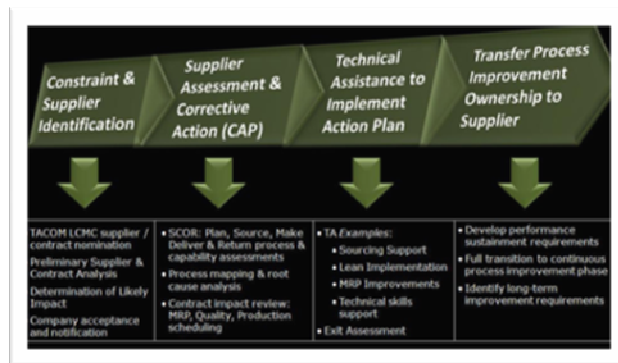

**The Asaba Group and US Army TACOM's Industrial Base Operations Launch Army MTAPP (July 2009)**

Continuing overseas activities in Iraq and Afghanistan have created a sustained surge in Warfighter requirements placing ever increasing demands on Army Tank & Automotive Command (TACOM) and its suppliers. To ensure the continued solid performance of its small and medium sized business industrial base, the IBO launched a three year effort to create an Army Manufacturing Technical Assistance Production Program (MTAPP) in July 2009. This program seeks to develop and deploy technical assistance tools in support of immediate and long-term TACOM requirements with the following overall mission:

***Provide expert technical assistance to resolve supply chain constraints, enhance production capabilities, improve quality assurance, and incorporate the Lean Six Sigma core principles within small business suppliers to ensure readiness and sustainment support for critical defense systems.***

Prior to program launch, TACOM awarded a program management and execution services contract to The Asaba Group to act as the lead technical services provider within MTAPP. Under this contract, The Asaba Group will work closely with the IBO to identify and address critical supply chain constraints with as many as 60 suppliers. Once identified, the suppliers will be assisted through a standardized development process as follows: